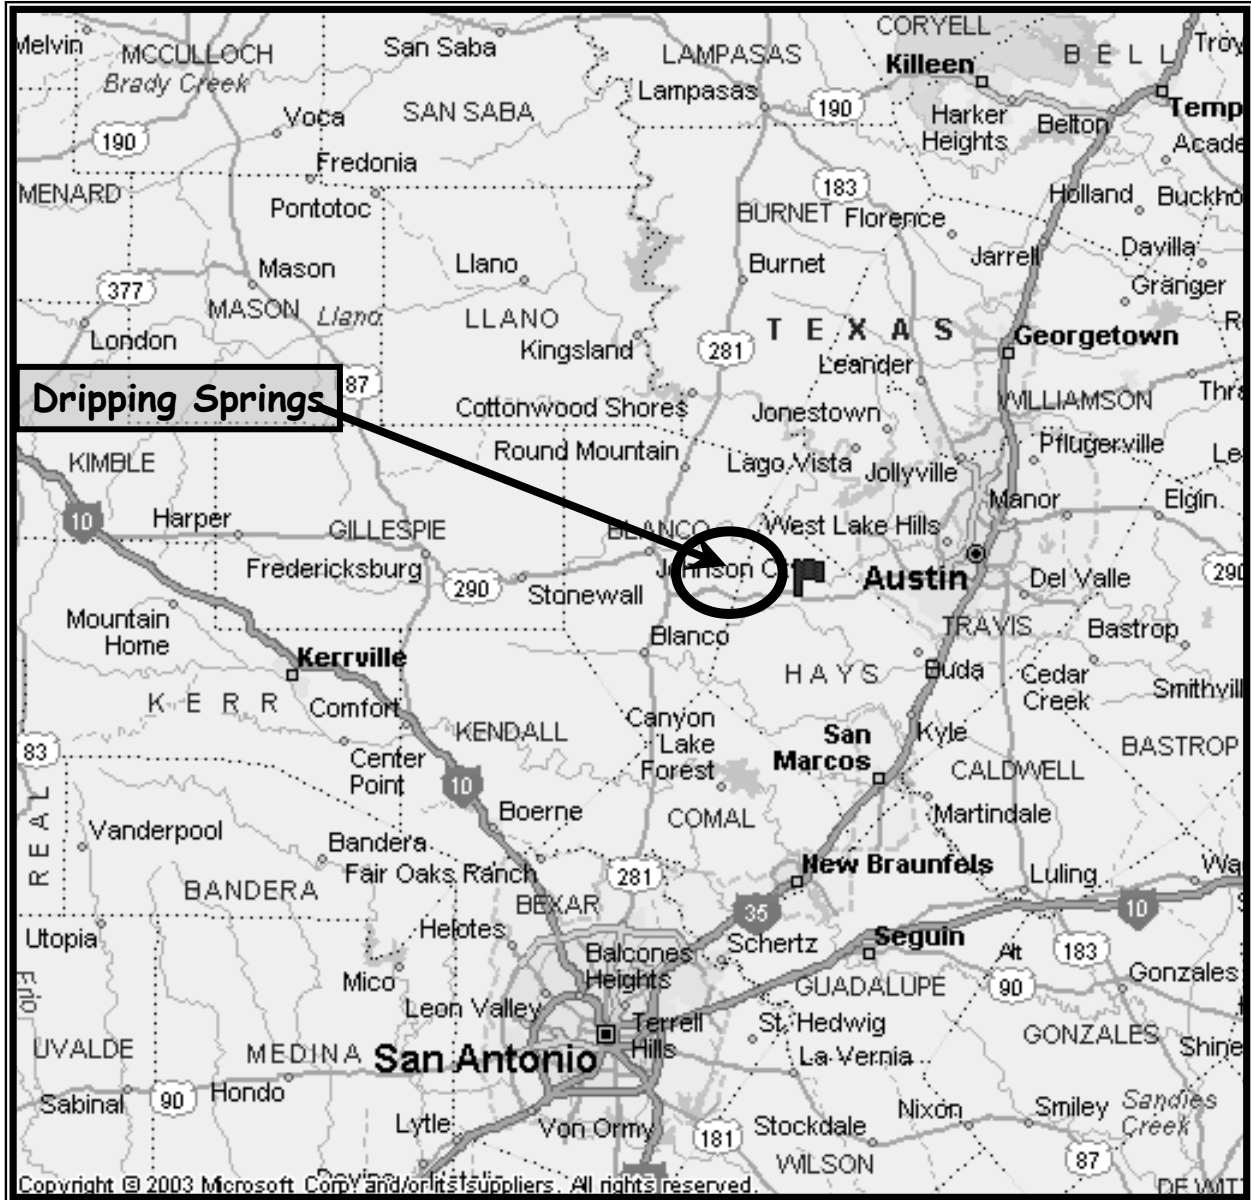

Dripping Springs, TX

Dripping Springs is on US-290 approximately 13 miles west of the US-290/TX-71 "Y" in southwest Austin (Oak Hill) and about 18 miles east of US-281.

Due to traffic problems on IH-35 and any roads through Austin we recommend when coming from north or south you come by way of US-281 when possible.