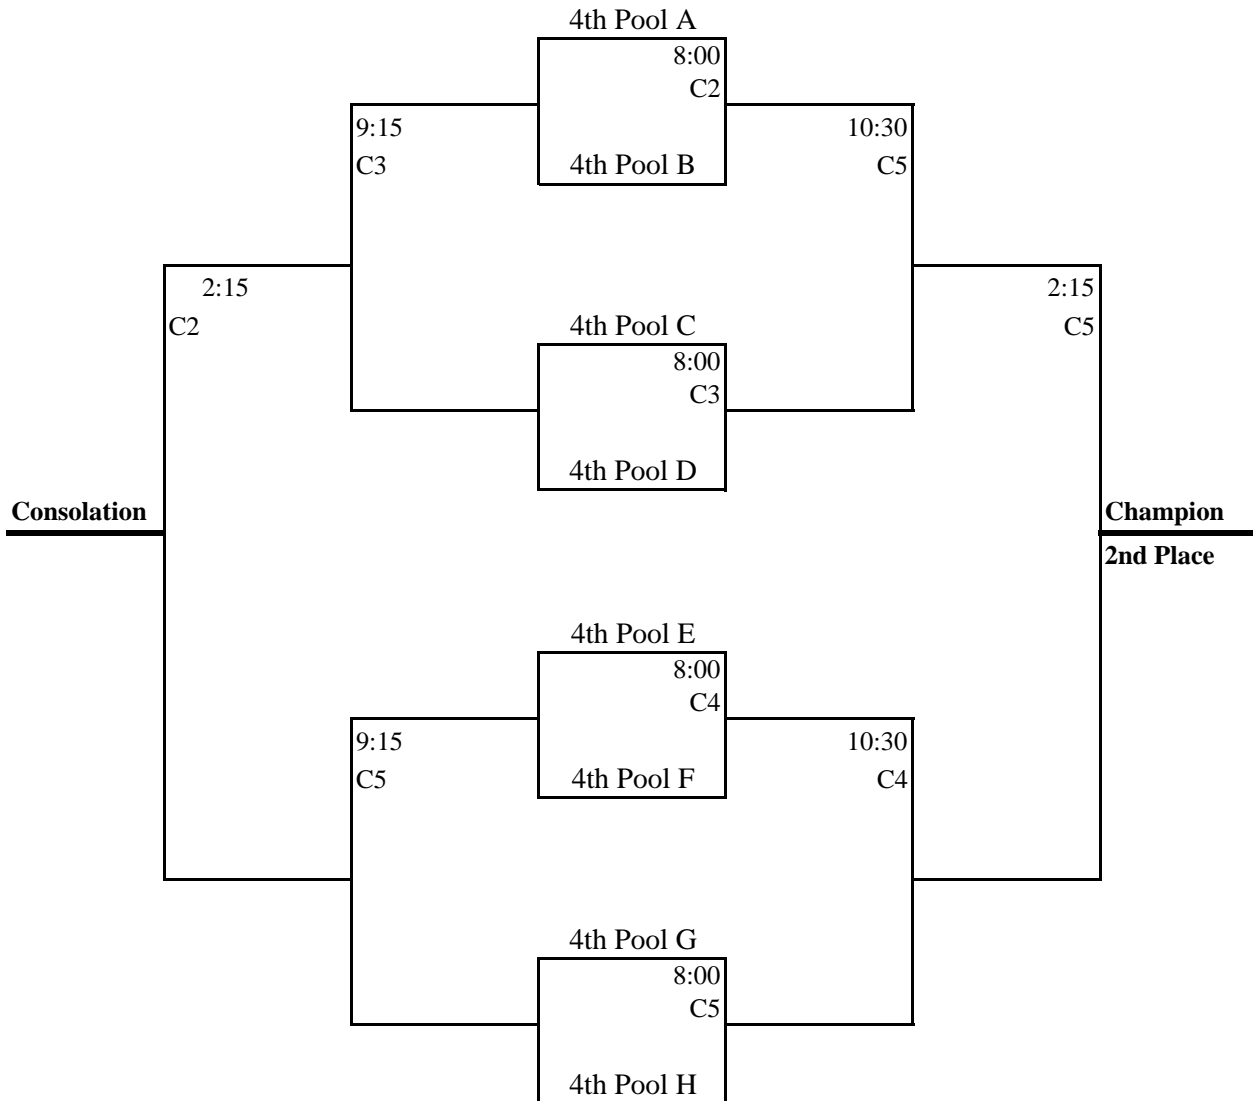

TIME	COURT 1	COURT 2
2:00	F1 vs. F2	G1 vs. G2
3:00	F3 vs. F4	G3 vs. G4
4:00	F1 vs. F3	G1 vs. G3
5:00	F2 vs. F4	G2 vs. G4
6:00	F2 vs. F3	G2 vs. G3
7:00	F1 vs. F4	G1 vs. G4

Pool H

1. SL Carroll
2. Moody
3. Del Valle
4. Sealy

TIME	COURT 3
2:00	H1 vs. H2
3:00	H3 vs. H4
4:00	H1 vs. H3
5:00	H2 vs. H4
6:00	H2 vs. H3
7:00	H1 vs. H4

2008 Ragin' Rattler Volleyball Tournament

Silver Division

- Court 1 - SMHS Main Gym
- Court 2 - SMHS Main Gym
- Court 3 - SMHS Auxiliary Gym
- Court 4 - Miller JH Main Gym
- Court 5 - Miller JH Auxiliary Gym

2008 Ragin' Rattler Volleyball Tournament

Gold Division

- Court 1 - SMHS Main Gym
- Court 2 - SMHS Main Gym
- Court 3 - SMHS Auxiliary Gym
- Court 4 - Miller JH Main Gym
- Court 5 - Miller JH Auxiliary Gym

2008 Ragin' Rattler Volleyball Tournament

Copper Division

- Court 1 - SMHS Main Gym
- Court 2 - SMHS Main Gym
- Court 3 - SMHS Auxiliary Gym
- Court 4 - Miller JH Main Gym
- Court 5 - Miller JH Auxillary Gym