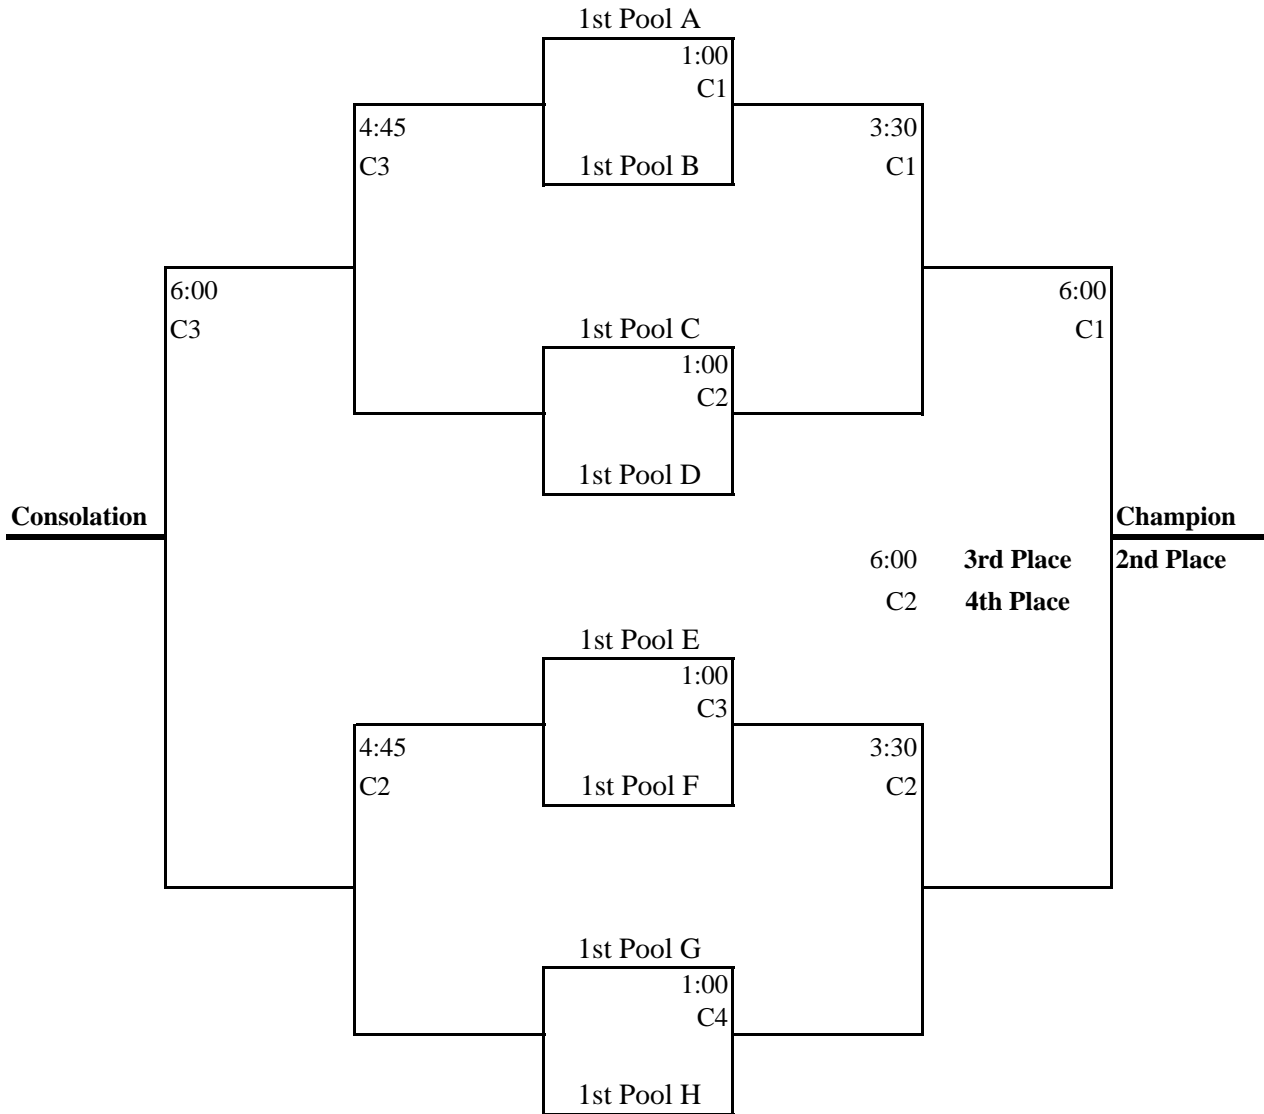

TIME	COURT 1	COURT 2
2:00	F1 vs. F2	G1 vs. G2
3:00	F3 vs. F4	G3 vs. G4
4:00	F1 vs. F3	G1 vs. G3
5:00	F2 vs. F4	G2 vs. G4
6:00	F2 vs. F3	G2 vs. G3
7:00	F1 vs. F4	G1 vs. G4

Pool H

1. SL Carroll
2. Moody
3. Del Valle
4. Sealy

TIME	COURT 3
2:00	H1 vs. H2
3:00	H3 vs. H4
4:00	H1 vs. H3
5:00	H2 vs. H4
6:00	H2 vs. H3
7:00	H1 vs. H4

2008 Ragin' Rattler Volleyball Tournament

Silver Division

- Court 1 - SMHS Main Gym
- Court 2 - SMHS Main Gym
- Court 3 - SMHS Auxiliary Gym
- Court 4 - Miller JH Main Gym
- Court 5 - Miller JH Auxiliary Gym

2008 Ragin' Rattler Volleyball Tournament

Gold Division

- Court 1 - SMHS Main Gym
- Court 2 - SMHS Main Gym
- Court 3 - SMHS Auxiliary Gym
- Court 4 - Miller JH Main Gym
- Court 5 - Miller JH Auxiliary Gym