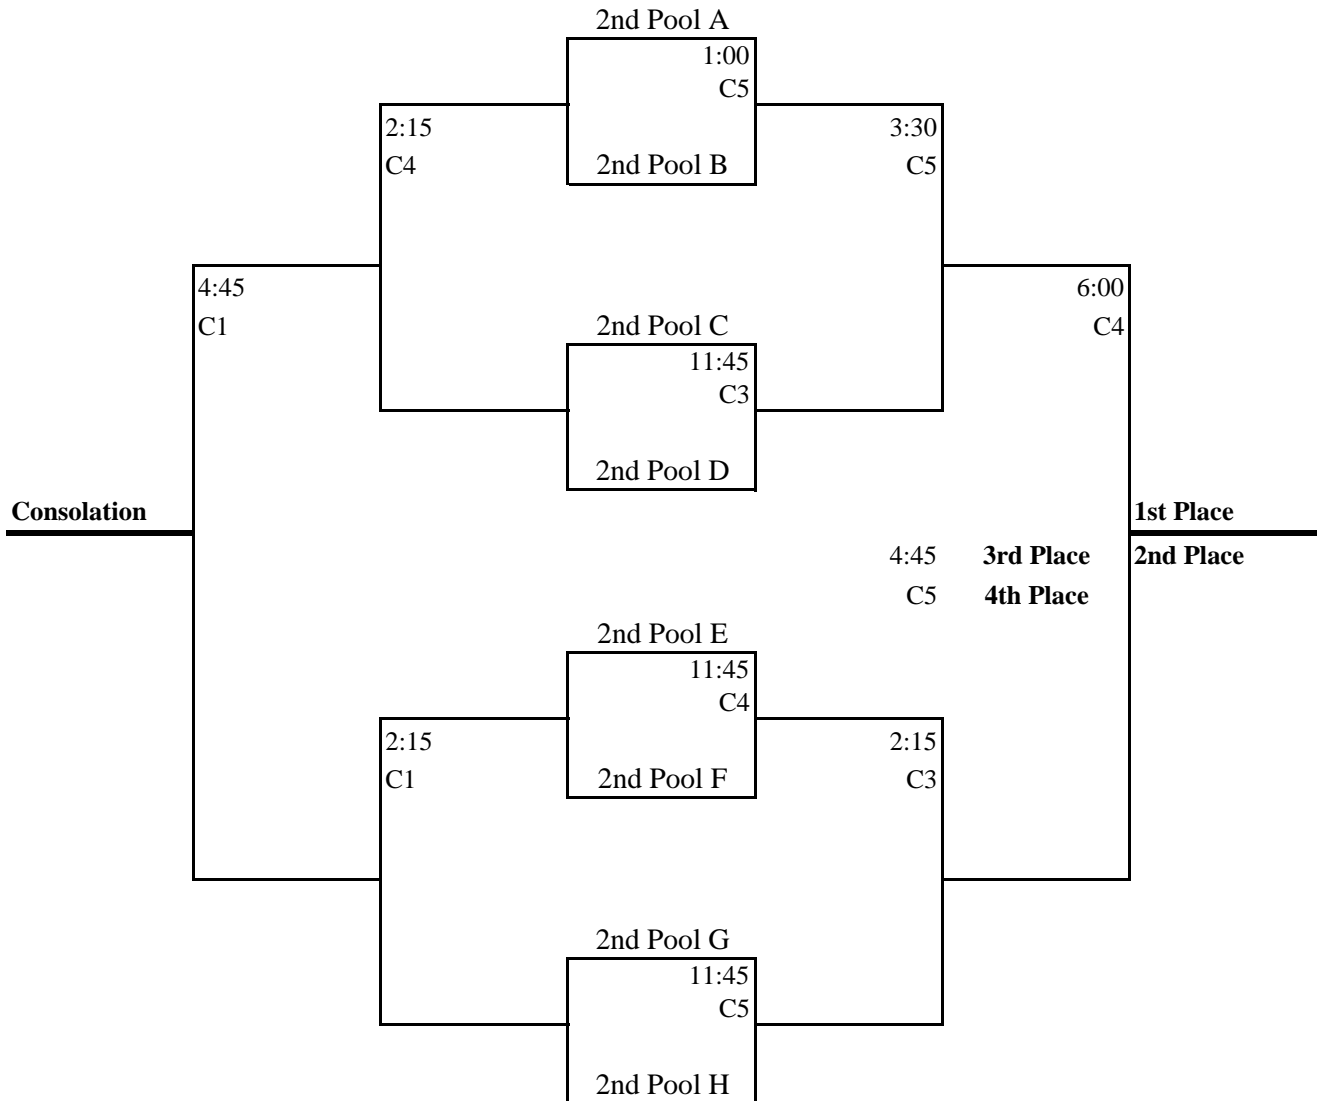

Friday, August 29, 2008

SM Competition Gym: COURTS 1 & 2

SM Practice Gym: COURT 3

Pool F

1. Bryan
2. Socorro
3. Lytle
4. Second Baptist

Pool G

1. Weatherford
2. Stephenville
3. Sealy
4. Fort Bend Baptist Academy

TIME	COURT 1	COURT 2
2:00	F1 vs. F2	G1 vs. G2
3:00	F3 vs. F4	G3 vs. G4
4:00	F1 vs. F3	G1 vs. G3
5:00	F2 vs. F4	G2 vs. G4
6:00	F2 vs. F3	G2 vs. G3
7:00	F1 vs. F4	G1 vs. G4

Pool H

1. SL Carroll
2. Moody
3. Del Valle
4. Sealy

TIME	COURT 3
2:00	H1 vs. H2
3:00	H3 vs. H4
4:00	H1 vs. H3
5:00	H2 vs. H4
6:00	H2 vs. H3
7:00	H1 vs. H4

2008 Ragin' Rattler Volleyball Tournament

Silver Division

- Court 1 - SMHS Main Gym
- Court 2 - SMHS Main Gym
- Court 3 - SMHS Auxiliary Gym
- Court 4 - Miller JH Main Gym
- Court 5 - Miller JH Auxiliary Gym