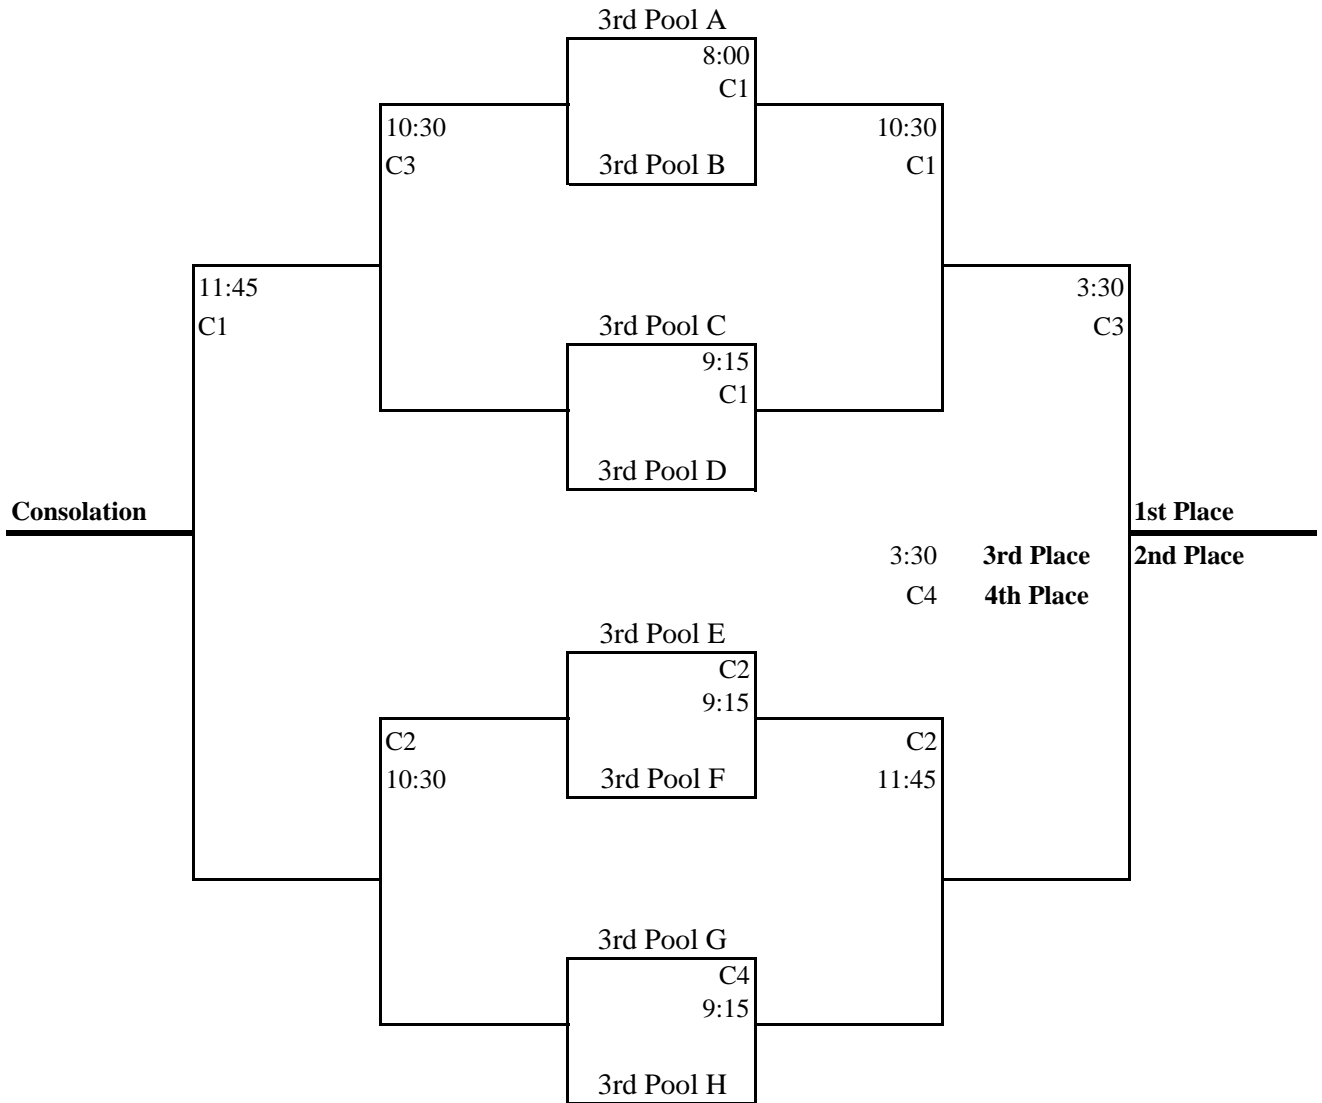

TIME	COURT 1	COURT 2
2:00	F1 vs. F2	G1 vs. G2
3:00	F3 vs. F4	G3 vs. G4
4:00	F1 vs. F3	G1 vs. G3
5:00	F2 vs. F4	G2 vs. G4
6:00	F2 vs. F3	G2 vs. G3
7:00	F1 vs. F4	G1 vs. G4

Pool H

1. SL Carroll
2. Moody
3. Del Valle
4. Sealy

2008 Ragin' Rattler Volleyball Tournament

Gold Division

- Court 1 - SMHS Main Gym
- Court 2 - SMHS Main Gym
- Court 3 - SMHS Auxiliary Gym
- Court 4 - Miller JH Main Gym
- Court 5 - Miller JH Auxiliary Gym

2008 Ragin' Rattler Volleyball Tournament

Copper Division

- Court 1 - SMHS Main Gym
- Court 2 - SMHS Main Gym
- Court 3 - SMHS Auxiliary Gym
- Court 4 - Miller JH Main Gym
- Court 5 - Miller JH Auxillary Gym

2008 Ragin' Rattler Volleyball Tournament

Bronze Division

- Court 1 - SMHS Main Gym
- Court 2 - SMHS Main Gym
- Court 3 - SMHS Auxiliary Gym
- Court 4 - Miller JH Main Gym
- Court 5- Miller JH Auxiliary Gym